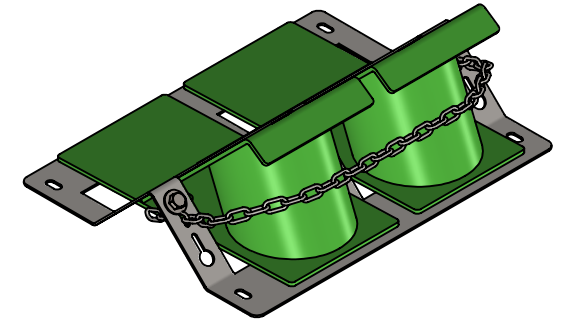

TS-0376-08
TC-8 HOLDER

TS-0376-10
TC-10 HOLDER

TS-0376-12
TC-12 HOLDER

FEATURES:
Securely holds wheel chocks in place.
Protects vehicle from being scratched by wheel chocks.
Can be mounted horizontally or vertically.

VERTICAL INSTALL

HORIZONTAL INSTALL