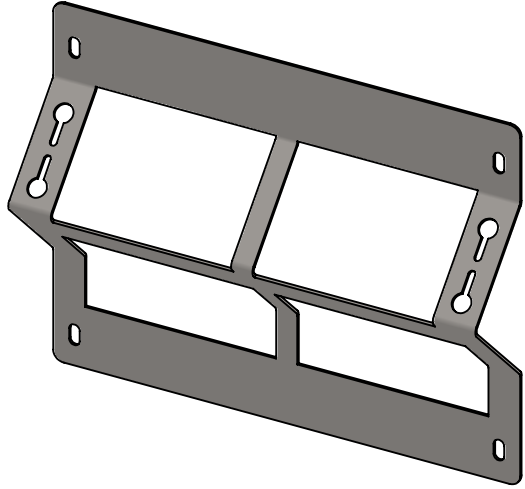

TS-0376-08
TC-8 HOLDER

TS-0376-10
TC-10 HOLDER

TS-0376-12
TC-12 HOLDER

FEATURES:
Securely holds wheel chocks in place.
Protects vehicle from being scratched by wheel chocks.
Can be mounted horizontally or vertically.

VERTICAL INSTALL

HORIZONTAL INSTALL