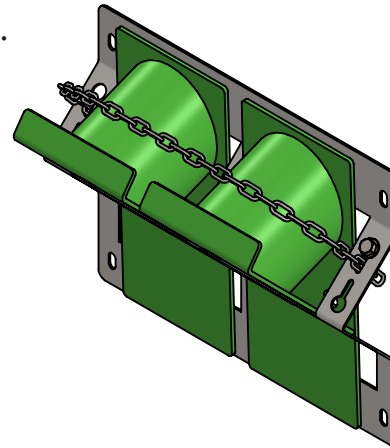

TS-0376-08
TC-8 HOLDER

TS-0376-10
TC-10 HOLDER

TS-0376-12
TC-12 HOLDER

FEATURES:
Securely holds wheel chocks in place.
Protects vehicle from being scratched by wheel chocks.
Can be mounted horizontally or vertically.

VERTICAL INSTALL

HORIZONTAL INSTALL