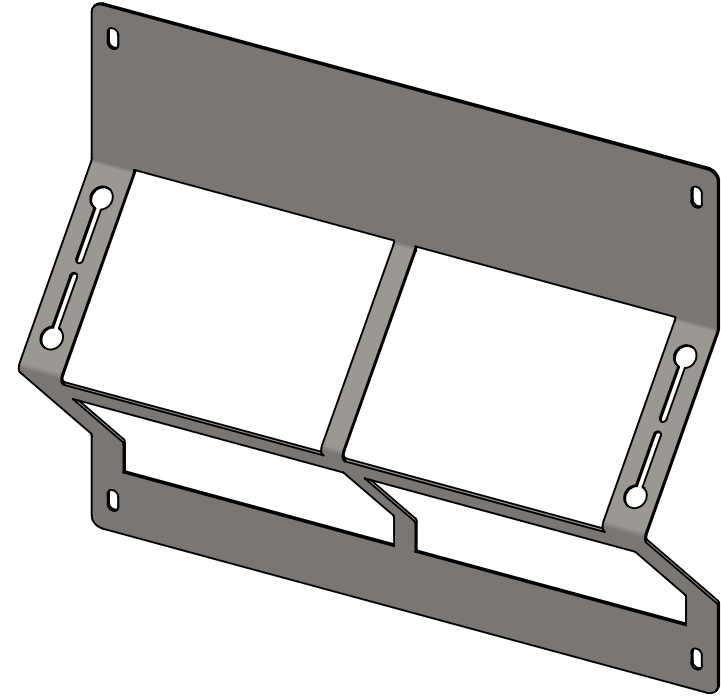

TS-0376-08
TC-8 HOLDER

TS-0376-10
TC-10 HOLDER

TS-0376-12
TC-12 HOLDER

FEATURES:
Securely holds wheel chocks in place.
Protects vehicle from being scratched by wheel chocks.
Can be mounted horizontally or vertically.

VERTICAL INSTALL

HORIZONTAL INSTALL