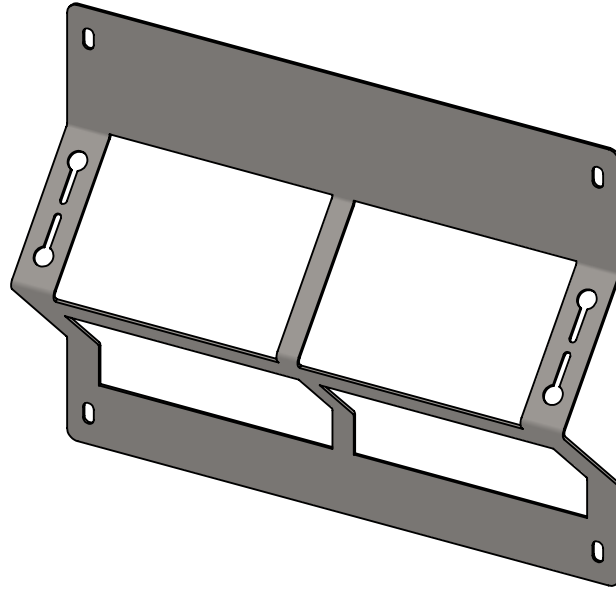

TS-0376-08
TC-8 HOLDER

TS-0376-10
TC-10 HOLDER

TS-0376-12
TC-12 HOLDER

FEATURES:
Securely holds wheel chocks in place.
Protects vehicle from being scratched by wheel chocks.
Can be mounted horizontally or vertically.

VERTICAL INSTALL

HORIZONTAL INSTALL